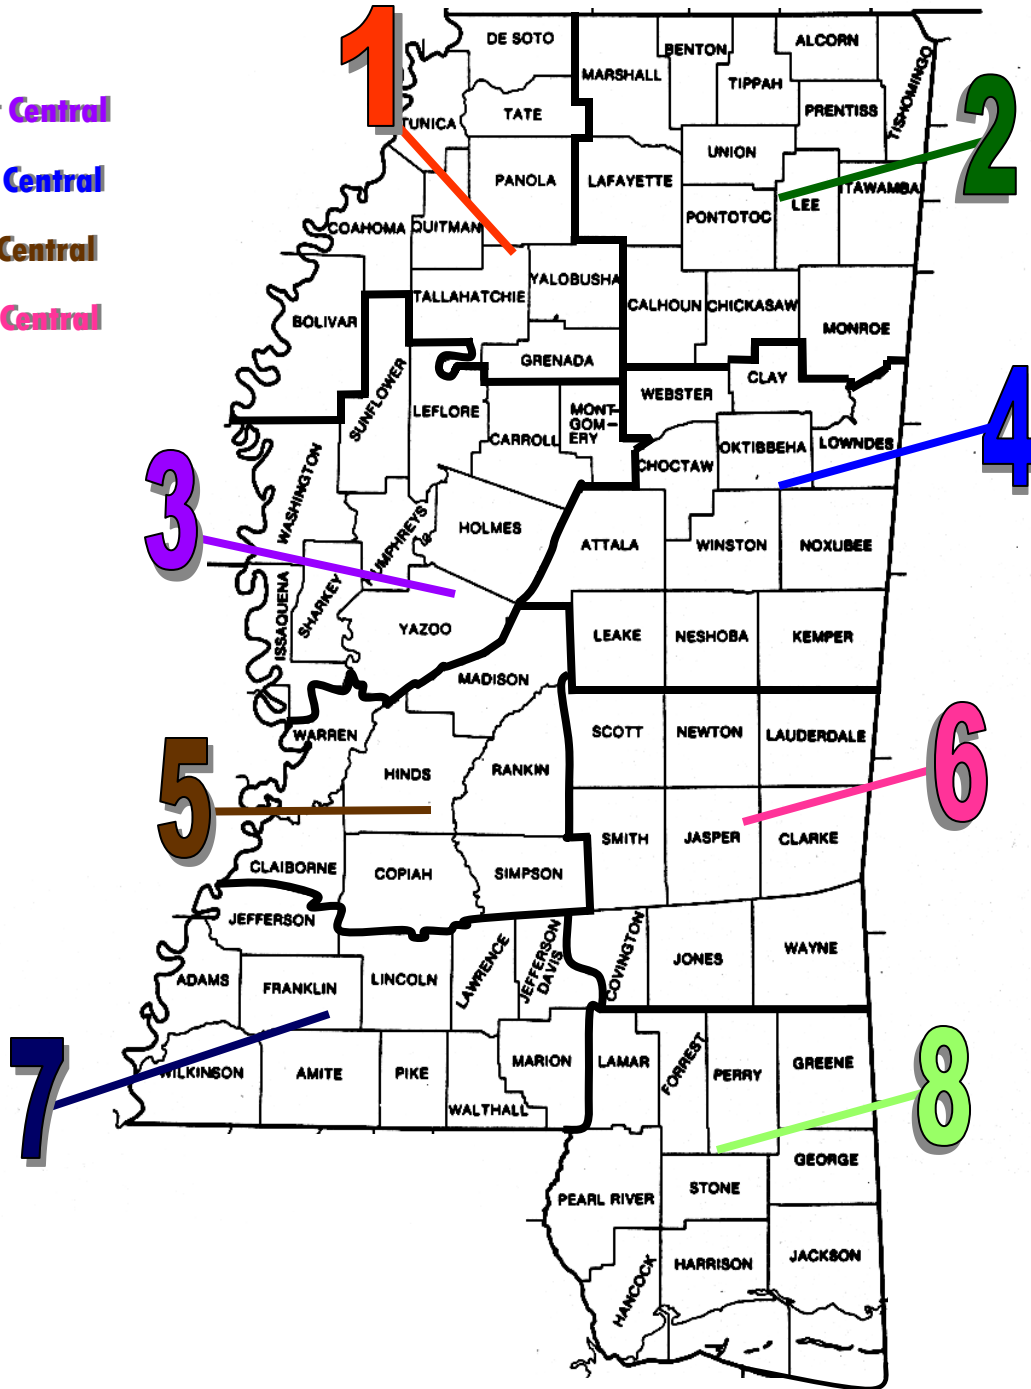

Mississippi Early Childhood Association District Map - Members At Large

District 1 Northwest

District 2 Northeast

District 3 Northwest Central

District 4 Northeast Central

District 5 Southwest Central

District 6 Southeast Central

District 7 Southwest

District 8 Southeast

Serving the children of Mississippi since 1953

updated April 2021